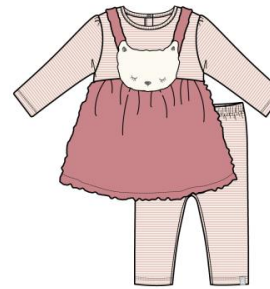

Plush Sleep Sack
Style: H20ASB
Season: Fall-Winter 2025-26
Color: Keepsake lilac (557)
Size: 0/6m, 6/18m, 18/36m
Price: $28.00 M.R.S.P.: $68.00

Jacquard Knitted Romper
Style: H20AT40
Season: Fall-Winter 2025-26
Color: Keepsake lilac (557)
Size: 3m, 6m, 9m, 12m, 18m, 24m
Price: $26.50 M.R.S.P.: $64.00

Bi-Material Dress & Leggings Set
Style: H20B10
Season: Fall-Winter 2025-26
Color: Old Pink (000)
Size: 3m, 6m, 9m, 12m, 18m, 24m
Price: $30.00 M.R.S.P.: $72.00

Organic Cotton Pant With Top Set
Style: H20B11
Season: Fall-Winter 2025-26
Color: Printed Small Flowers On Pink (047)
Size: 3m, 6m, 9m, 12m, 18m, 24m
Price: $27.50 M.R.S.P.: $66.00