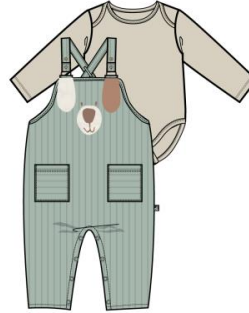

Onesie With Overalls Set
Style: H20C44
Season: Fall-Winter 2025-26
Color: Jadeite (325)
Size: 3m, 6m, 9m, 12m, 18m, 24m
Price: $34.00 M.R.S.P.: $82.00